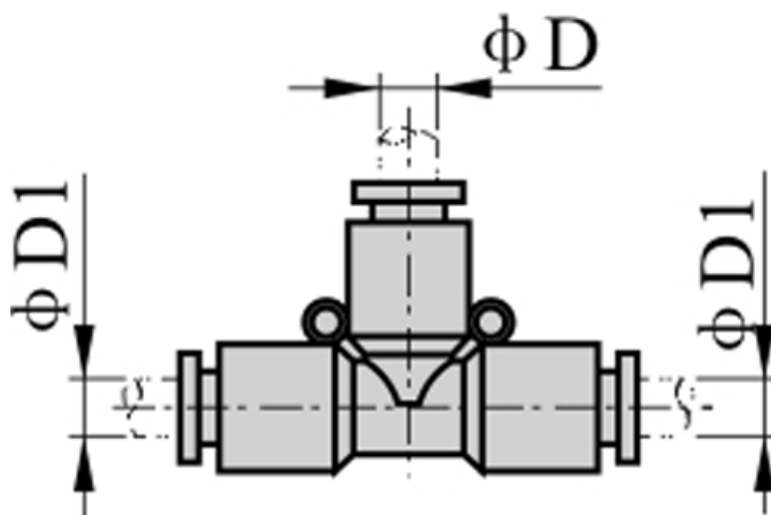

Article number: 58EPE12

Description: Fitting EPE12 Tee connector
tube diameter 12 - 12

Measures

D = 12

D1 = 12